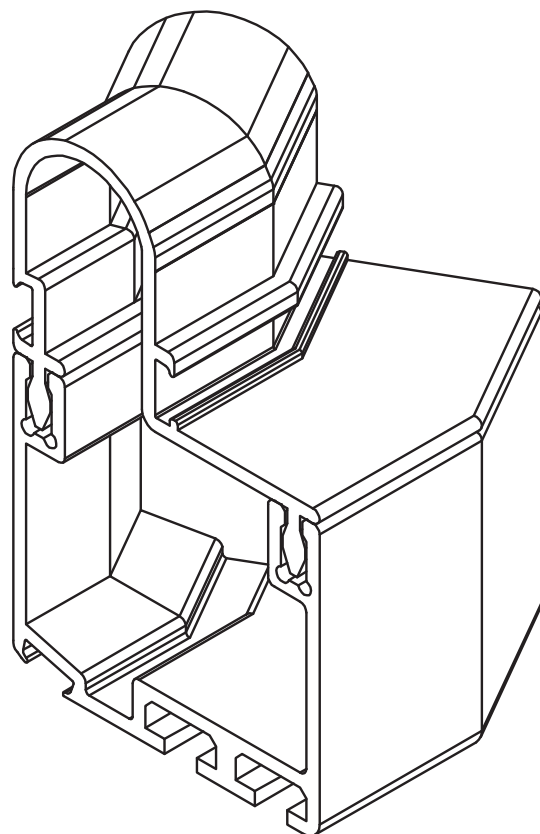

Technical datasheet

Handrail Inside Corner

Döllken Profiles

SURTECO GROUP